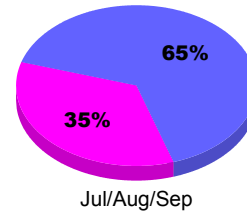

YTD Status Quo Clubs 2011-2012

Status Quo Clubs Compared to Status Quo Members

Legend: Status Quo Clubs (Cyan), Total Status Quo Members (Green)

MEMBERSHIP

Membership Results
2011-2012

Membership
2010-2011

Month	Net Memb Goal	Actual New Memb	Actual Dropped Memb	Gain/Loss of Memb	Gain/Loss of Memb
Jul/Aug/Sep		51	-58	-7	-28
Totals		51	-58	-7	-28

Membership Results 2011-2012

Goal, New, Dropped, Gain/Loss

Legend: Goal (Cyan), Actual (Green), Dropped (Yellow), Gain Loss (Magenta)

Comparison of Membership Gain/Loss

Current Year Compared to the Previous Year

Legend: Current Year (Cyan), Previous Year (Green)

Gender Comparison 2011-2012

Jul/Aug/Sep

Legend: Male (Blue), Female (Magenta)